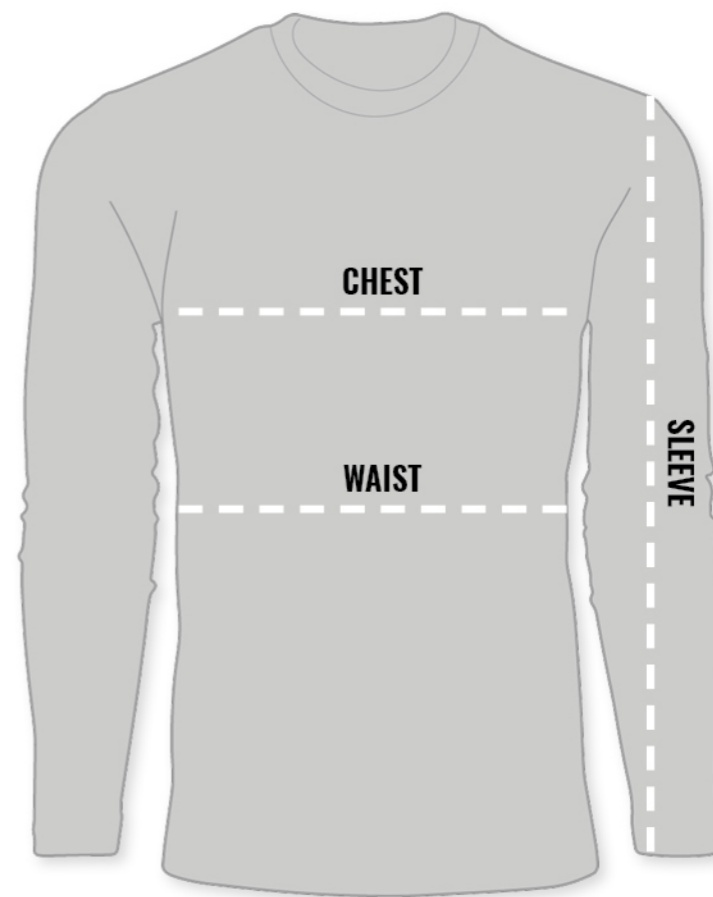

## MEN'S GRAPHIC T-SHIRTS SIZE CHART

Sizes shown in inches.

SIZE	CHEST	WAIST	LONG SLEEVE
S	19 - 20 1/2	19 - 20 1/2	23.5
M	20 1/2 - 22	20 1/2 - 22	24
L	22 - 24	22 - 24	24 1/2
XL	24 - 26	24 - 26	25
2XL	26 - 28	26 - 28	25 1/2
3XL	28 - 30	28 - 30	26

\*These measurements are approximate and may have some variance.