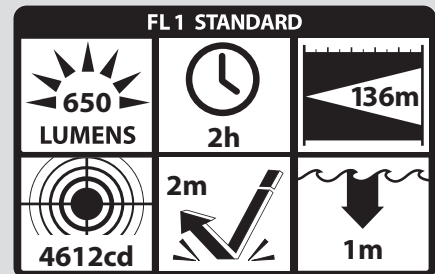

SUBCOMPACT WEAPON LIGHT

1 CR123

ITEM NUMBER/UPC

TCM-5B, 017398808514

CERTIFICATIONS/MARKINGS

- CE
- Serialized for personal identification
- Patent # 9,713,217

CASE MATERIAL

- Aircraft grade 6061-T6 aluminum

LUMENS/RUNTIME

FLASHLIGHT

- HIGH: 650L, 2 hrs runtime

CANDELA

FLASHLIGHT

- HIGH: 4,612

BEAM DISTANCE

FLASHLIGHT

- HIGH: 136 m

WATER RATING

- IP-X7 waterproof

DROP RATING

- 2 m

DIMENSIONS

- LENGTH: 2.51 in (64mm)
- WIDTH: 1.18 in (30mm)
- DEPTH: 1.25 in (32 mm)
- WEIGHT: 2.25 oz (63 g)

BATTERY

- 1 CR123 battery (included)

WARRANTY

- Limited Lifetime

WHAT'S INCLUDED

- Weapon light
- 3 modular rail inserts
  (S4 pre-installed, S2, S3, S4)
- 2 spare Allen screws
- Allen wrench
- 1 CR123 battery

TCM-5B FITS THE FOLLOWING

MODELS: Glock® G43X MOS, Glock 48 MOS, Glock 43X RAIL, Glock 48 RAIL, Sig Sauer® P365 X-Macro, Heckler & Koch® HK45 Compact, Smith & Wesson® M&P M2.0 Subcompact, Beretta® PX4 Storm Subcompact, Springfield Armory® XD-E & XD-S, KelTec® P15, Walther® CCP & P22, Springfield Armory Hellcat and many 1913 Short Railed Subcompact handguns.

TCM-5B

CERTIFIED

CE