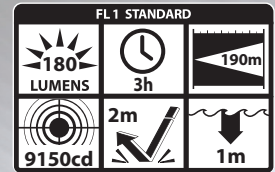

- CREE® LED technology – 50,000 + hours LED life
- Momentary or constant-on flashlight
- Sharp focused beam
- Glass-filled nylon polymer housing
- Aircraft-grade 6061-T6 aluminum tail-cap with type III hard anodized finish
- Non-slip grip
- Large textured tail-switch
- 1" Handle diameter fits most scope/flashlight mounts
- 1.25" Head diameter accepts 3rd party filters
- Waterproof
- Impact & chemical resistant
- Meets the requirements of NFPA-1971-8.6 (2013)
- Powered by 2 – CR-123 Lithium batteries (included)
- Removable pocket clip
- Available in black, tan & yellow
- Limited Lifetime Warranty*

SPECIFICATIONS

- Lumens: 180
- Run-time: 3 hours
- Beam distance: 190 meters
- Water rating: IP-X7 waterproof
- Drop rating: 2 meters
- Length: 5.5in, head diameter: 1.25in, handle diameter: 1.035in, weight: 4.4oz