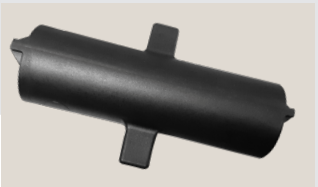

Includes installation action tube wrench for removal of factory-installed castle nut and pump handle fore-end.

1-800-233-2155 · 1-469-326-9400 · nightstick.com