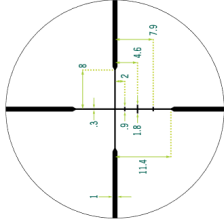

# **CROSSFIRE® II**

**RIFLESCOPE**

**STRAIGHT-WALL BDC RETICLE | MOA  
SECOND FOCAL PLANE**

**RETICLE MANUAL**

### STRAIGHT-WALL BDC RETICLE

This exclusive Vortex® reticle is designed for straight-wall cartridges such as .450 Bushmaster, .350 Legend, and .45-70 Government—minimizing the need for guessing bullet holdover at long distances. By selecting the appropriate reticle hashmark, you will also have a reliable bullet-drop reference for distances out to 300 yards.

**Note:** This Vortex® rifle scope uses a Second Focal Plane reticle design, and the listed BDC yardages will be valid at the highest magnification.